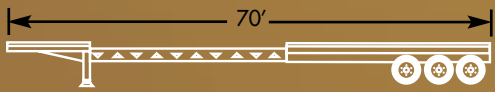

TRAILER DIAGRAMS

Stepdeck

Standard Flatbed

Extendable Double Drop

Double Drop (2 axle)

Extendable Flatbed

Double Drop (3 axle)

Extendable Stepdeck

Dry Van

West Coast RGN (6 axle + 4 axle tractor = 10 axle rig)

Refrigerated Van

RGN Combo (9 axle + 4 axle tractor = 13 axle rig)

RGN Combo (15 axle + 4 axle tractor = 19 axle rig)