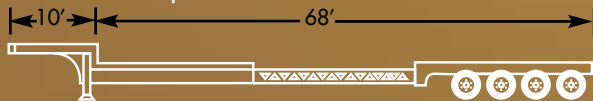

TRAILER DIAGRAMS

Stepdeck

Standard Flatbed

Extendable Double Drop

Double Drop (2 axle)

Extendable Flatbed

Double Drop (3 axle)

Extendable Stepdeck

Dry Van

West Coast RGN (6 axle + 4 axle tractor = 10 axle rig)

Refrigerated Van

RGN Combo (9 axle + 4 axle tractor = 13 axle rig)

RGN Combo (15 axle + 4 axle tractor = 19 axle rig)